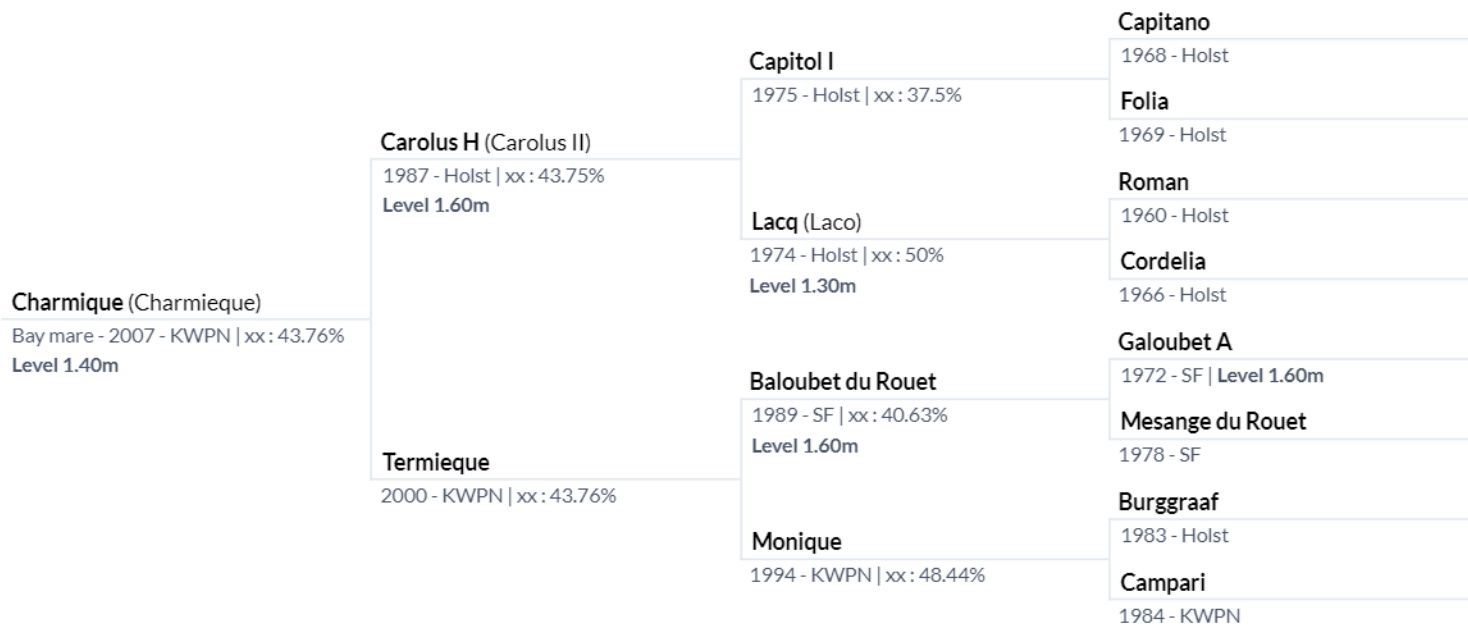

# Pedigree:

## Charmique (Charmieque) - Level 1.40m

Owner: Mares of Macha

Prize money: [i](#)